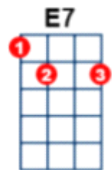

# The Tennessee Waltz (Key C)

artist - Leonard Cohen, writer - Redd Stewart, Pee Wee King

Strumming Pattern - **Down, Down Up, Down**

Time Signature - **3/4**

Introduction - **[C] [G7] [C] [C]**

I was **[C]** dancing with my darlin' to the **[C7]** Tennessee **[F]** Waltz,  
When an **[C]** old friend I happened to **[D7]** see, **[G7]**  
I intro-**[C]**duced him to my darlin' and **[C7]** while they were **[F]** dancing,  
My **[C]** friend stole my **[G7]** sweetheart from **[C]** me.

I remember the **[E7]** night and the **[F]** Tennessee **[C]** Waltz ,  
Now I **[C]** know how much I have **[D7]** lost, **[G7]**  
Yes I **[C]** lost my little darlin' the **[C7]** night they were **[F]** playing,  
The **[C]** beautiful **[G7]** Tennessee **[C]** Waltz.

I re-**[C]**member the **[E7]** night and the **[F]** Tennessee **[C]** Waltz ,  
Now I know just how much I have **[D7]** lost, **[G7]**  
Yes I **[C]** lost my little darlin' the **[C7]** night they were **[F]** playing,  
The **[C]** beautiful **[G7]** Tennessee **[C]** Waltz.

I re-**[C]**member the **[E7]** night and the **[F]** Tennessee **[C]** Waltz ,  
Now I know just how much I have **[D7]** lost, **[G7]**  
Yes I **[C]** lost my little darlin' the **[C7]** night they were **[F]** playing,  
The **[C]** beautiful **[G7]** Tennessee **[C]** Waltz,  
The **[C]** beautiful **[G7]** Tennessee **[C]** Waltz. **[C↓] [G7↓] [C↓]**