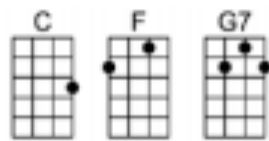

WALKING ON SUNSHINE - Kimberley Rew

4/4 1...2...123 (without intro)

Intro: percussion, then C F G7 F C F G7 F (X2)

C F G7 F C F G7 F
 I used to think maybe you love me, now baby I'm sure.
 I used to think maybe you love me, now I know that it's true

C F G7 F C F G7 F
 And I just can't wait till the day when you knock on my door.
 And I don't wanna spend my whole life just waiting for you

C F G7 F C F G7 F
 Now everytime I go for the mailbox, gotta hold myself down.
 Now I don't want you back for the weekend, not back for a day

C F G7 F C F G7 F
 'Cause I just can't wait till you write me, you're coming a-round.
 I said, Baby, I just want you back, and I want you to stay

CHORUS

G7 F
 I'm walking on sunshine... Whoah! (X3)

C F G7 F C F G7 F
 And don't it feel good! HEY! And don't it feel good!