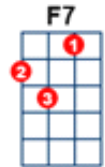

Sentimental Journey (Key C)

artist - Doris Day, writer - Les Brown, Ben Homer & Bud Green.

Version 1

Strumming Pattern - **Down Up**

Time Signature - **4/4**

Introduction - **[C] //// [F7] //// [C] //// [G7] ////**

[C] Gonna take a sentimental journey
[C] Gonna set my **[G7]** heart at ease
[C] Gonna make a **[F7]** sentimental journey
[C] To renew old **[G7]** memo-**[C]**-ries

[C] Got my bags, got my reservations
[C] Spent each dime I **[G7]** could afford
[C] Like a child in **[F7]** wild anticipation
[C] I long to hear that **[G7]** "All A-**[C]**-board!"