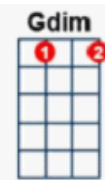

Sentimental Journey (Key C)

artist - Doris Day, writer - Les Brown, Ben Homer & Bud Green.

Version 1

Strumming Pattern - **Down Up**

Time Signature - **4/4**

Introduction - **[C] //// [F7] //// [C] //// [G7] ////**

[C] Gonna take a sentimental journey
[C] Gonna set my **[G7]** heart at ease
[C] Gonna make a **[F7]** sentimental journey
[C] To renew old **[G7]** memo-**[C]**-ries

[C] Got my bags, got my reservations
[C] Spent each dime I **[G7]** could afford
[C] Like a child in **[F7]** wild anticipation
[C] I long to hear that **[G7]** "All A-**[C]**-board!"